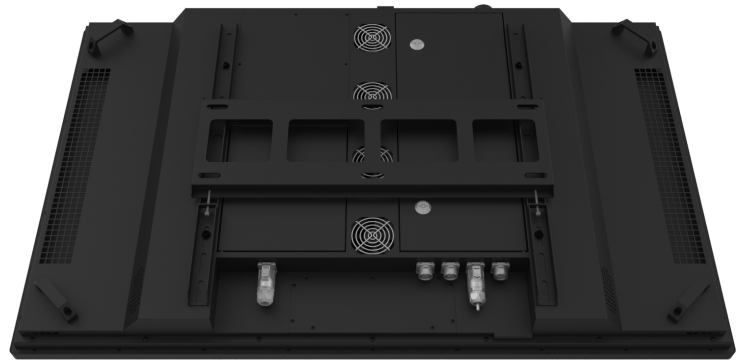

UV55W

55" Outdoor Wall Mount Commercial Display

Outdoor Wall Mount

The Elite Outdoor is a 55 inch ultra high brightness professional LCD. With a brightness rating of 2,500 cd/m² this display features an LED back light for incredible, high contrast picture quality and low power consumption. The Elite Outdoor is perfect for wall application in bright environments. Designed for use in direct sunlight, the specially designed LCD panel prevents "blackening defect" caused by high temperatures and has an operating temperature of 9000K to 10000K.

Overall Dimension	51" x 31" x 5"
Decoding Resolution	1920x1080, FHD
Touch Feature	Non Touch
HDMI Input Port	Waterproof HDMI Input Port
USB Port	Waterproof USB Port x 2
Network Interface	Waterproof Ethernet Port
Speaker	8Ω 15W Waterproof Speaker x 2
Power Interface	US
Mounting Method	Wall-mounted
Power Consumption	≤ 330W
Color	Black
Net Weight	115 lbs.
Overall Dimension w/ Bracket	51" x 31" x 6"
Resolution	1920 x 1080
Standard Brightness	2500 nit
Screen Color Temperature	9000K ~ 10000K
Color Gamut	72%
Brightness Adjusting Range	700 nit ~ 2500 nit
Input Voltage	110V ~ 230V